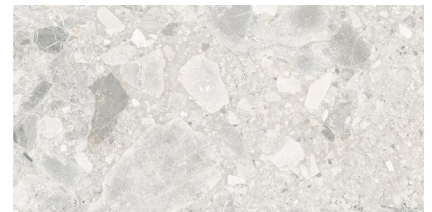

Ceppo

Glazed Porcelain Matte- Rectified

	12"x 24" Matte	24"x 24" Matte
$ / sf	$7.95	$7.95
$ / ea	$15.41	$30.81
Anthracite	CPANM1224	CPANM24
Grey	CPGRM1224	CPGRM24
Ivory	CPIVM1224	CPIVM24
Natural	CPNAM1224	CPNAM24

Ivory

All sizes are approximate and items are sold by piece.

Caution: Dark grout on light coloured tiles can scratch or stain the surface, please test a separate area before grouting your space.

Recommended Applications

W-Wall

Recommended applications do not include consideration of any technical installation requirements or safety standards for slopes and pool decks. All tile products and setting materials should be selected and installed in compliance with manufacturers specifications and applicable use standards.

Technical Specifications

Product specifications are supplied by the manufacturer and are subject to change without notice.

V Rating (Variation)	Breaking Strength (ISO 10545-4)	Resistance to Deep Abrasion (ISO 10545-6)	Slip Resistance	Frost Resistance (ISO 10545-12)	Country of Origin	Ecotile
V3 - Moderate Variation	-	-	DCOF >0.55	Yes	China	No
Number of Faces	Thickness	Resistance to Surface Abrasion (ISO 10545-7)	Moisture Rating (MR)	MOHS (Hardness Scale)	PEI (Wear Resistance)	Recycled Content
12"x 24" - 24 24"x 24" - 12	10mm	-	MR1	-	3	-

Ames makes no representations or warranties as to the specifications of any product. Prices are subject to change without notice; please contact your Ames Sales Consultant for current prices.

Inspire, Design, Create.
www.amestile.com/collections/ceppo