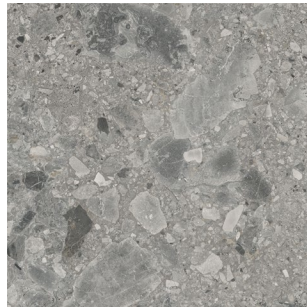

Ceppo

Glazed Porcelain Matte- Rectified

Inspired by the precious and rare Ceppo di Gre stone from Northern Italy, this porcelain series features fragmented minerals in its design.

Anthracite

Grey

Ivory

Natural

RETAIL PRICING LISTED

Stocked Sizes	Price /sf	Price /pc
12"x 24"	\$7.95	\$15.41
24"x 24"	\$7.95	\$30.81

Ceppo

Glazed Porcelain Matte- Rectified

Anthracite

Grey

Ivory

Natural

		
	12"x 24" Matte	24"x 24" Matte
\$ / sf	\$7.95	\$7.95
\$ / ea	\$15.41	\$30.81
Anthracite	CPANM1224	CPANM24
Grey	CPGRM1224	CPGRM24
Ivory	CPIVM1224	CPIVM24
Natural	CPNAM1224	CPNAM24

Anthracite

Ivory

Grey

Natural

All sizes are approximate and items are sold by piece.

Caution: Dark grout on light coloured tiles can scratch or stain the surface, please test a separate area before grouting your space.

Recommended Applications