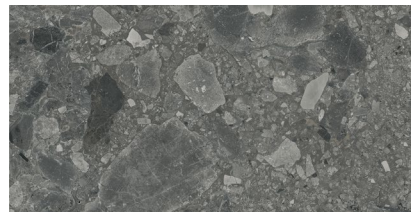

Ceppo

Glazed Porcelain Matte- Rectified

Inspired by the precious and rare Ceppo di Gre stone from Northern Italy, this porcelain series features fragmented minerals in its design.

Anthracite

Grey

Ivory

Natural

RETAIL PRICING LISTED

Stocked Sizes	Price /sf	Price /pc
12"x 24"	\$7.95	\$15.41
24"x 24"	\$7.95	\$30.81

Ceppo

Glazed Porcelain Matte- Rectified

Anthracite

Grey

Ivory

Natural

		
	12"x 24" Matte	24"x 24" Matte
\$ / sf	\$7.95	\$7.95
\$ / ea	\$15.41	\$30.81
Anthracite	CPANM1224	CPANM24
Grey	CPGRM1224	CPGRM24
Ivory	CPIVM1224	CPIVM24
Natural	CPNAM1224	CPNAM24

Anthracite

Ivory

Grey

Natural

All sizes are approximate and items are sold by piece.

Caution: Dark grout on light coloured tiles can scratch or stain the surface, please test a separate area before grouting your space.

Recommended Applications