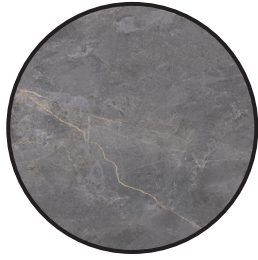

Soveraia Grey